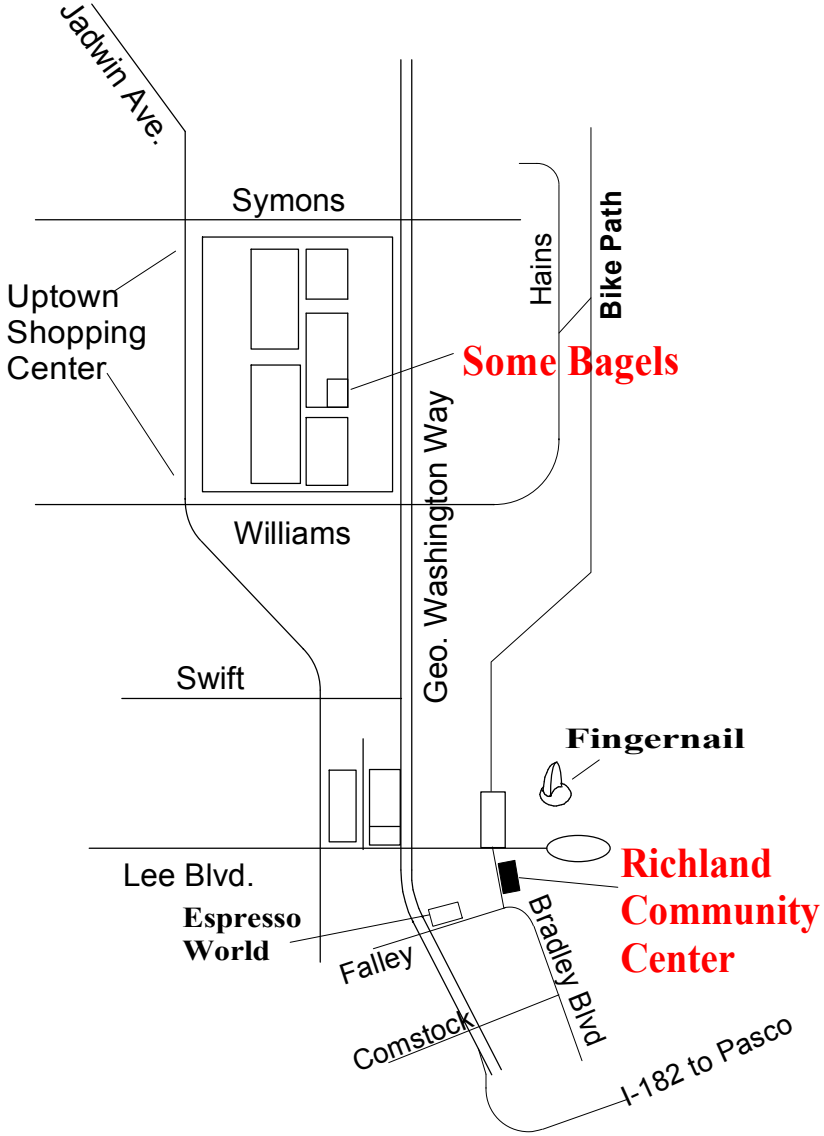

Ride Start Locations

TCBC

P.O. Box 465
Richland, WA 99352-0465

Start Locations.TCW
10-18-2007