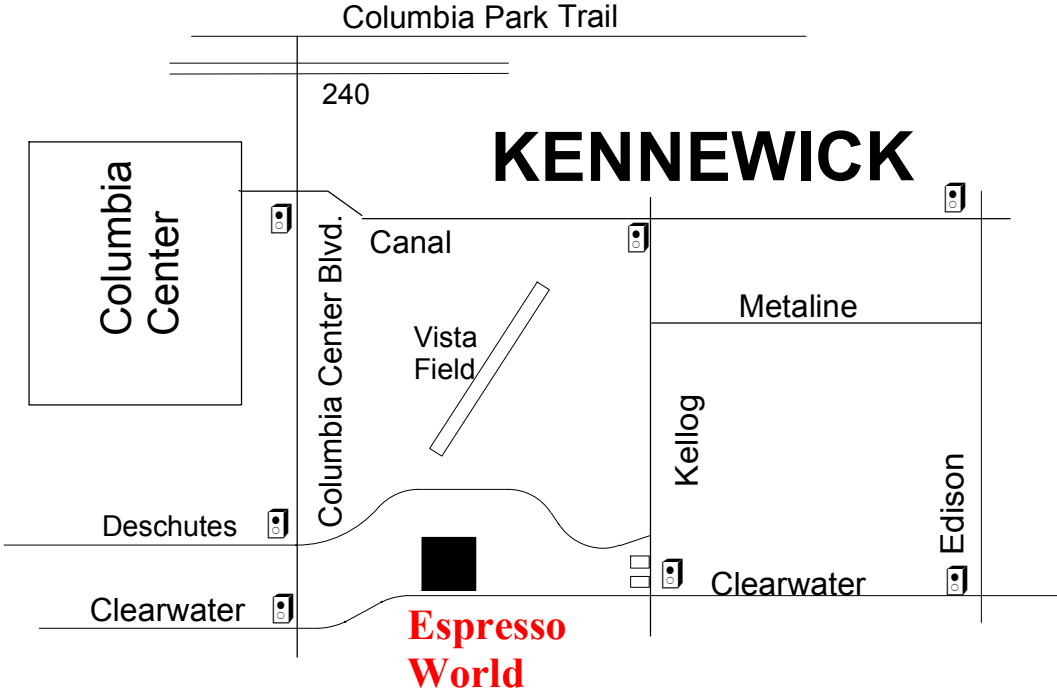

Ride Start Locations

TCBC

P.O. Box 465
Richland, WA 99352-0465

Start Locations.TCW
10-18-2007