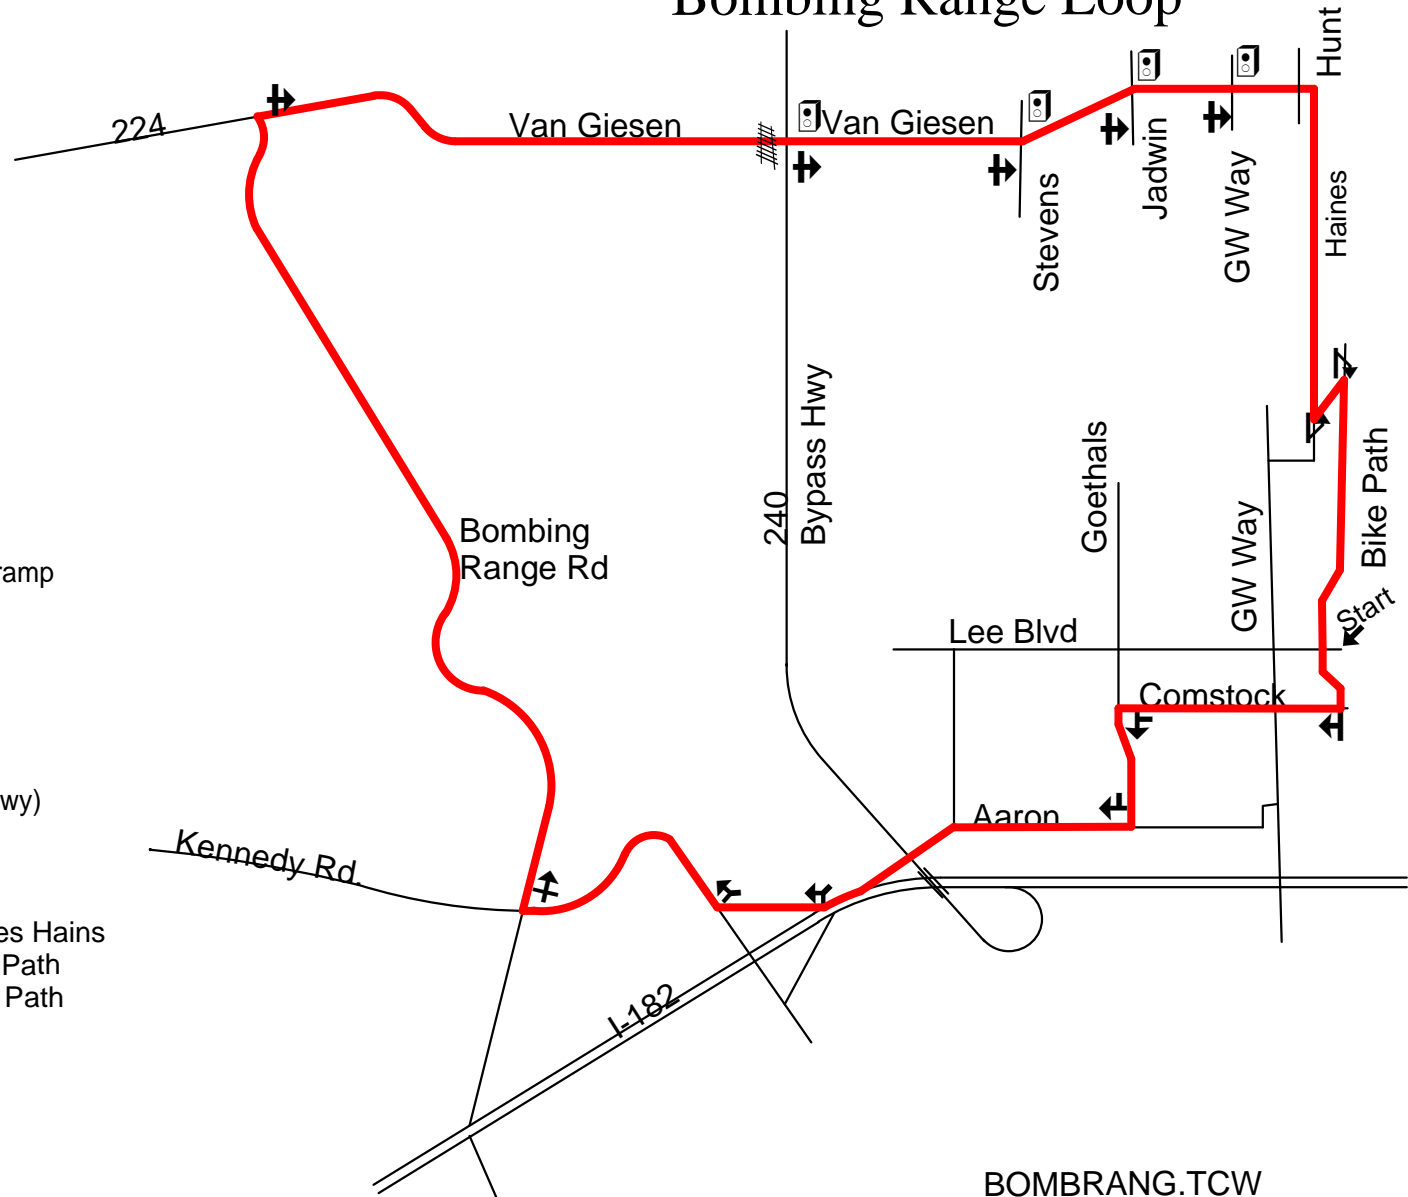

TCBC

P.O. Box 465
Richland, WA 99352-0465

Bombing Range Loop

- 0.0 S Start at Fingernail
- 0.5 R Comstock
- 0.6 C Cross GW Way
- 1.3 L Goethals
- 1.7 R Aaron
- 2.0 S Thru light to I-182 onramp
- 2.6 R Kennedy Rd Exit
- 2.9 R Kennedy
- 4.9 R Bombing Range
- 7.9 Flat Top Park on left
- 8.0 R 224 (Van Giesen)
- 10.1 L Move into thru lane
- 10.3 S Cross 240 (Bypass Hwy)
- 11.3 S Cross Stevens
- 11.5 S Cross Jadwin
- 11.8 S Cross GW Way
- 12.0 S Cross Hunt, becomes Hains
- 12.6 L Hard Left onto Bike Path
- R Hard Right at top of Path
- 13.4 F Finish at Fingernail

BOMBRANG.TCW
3-10-96